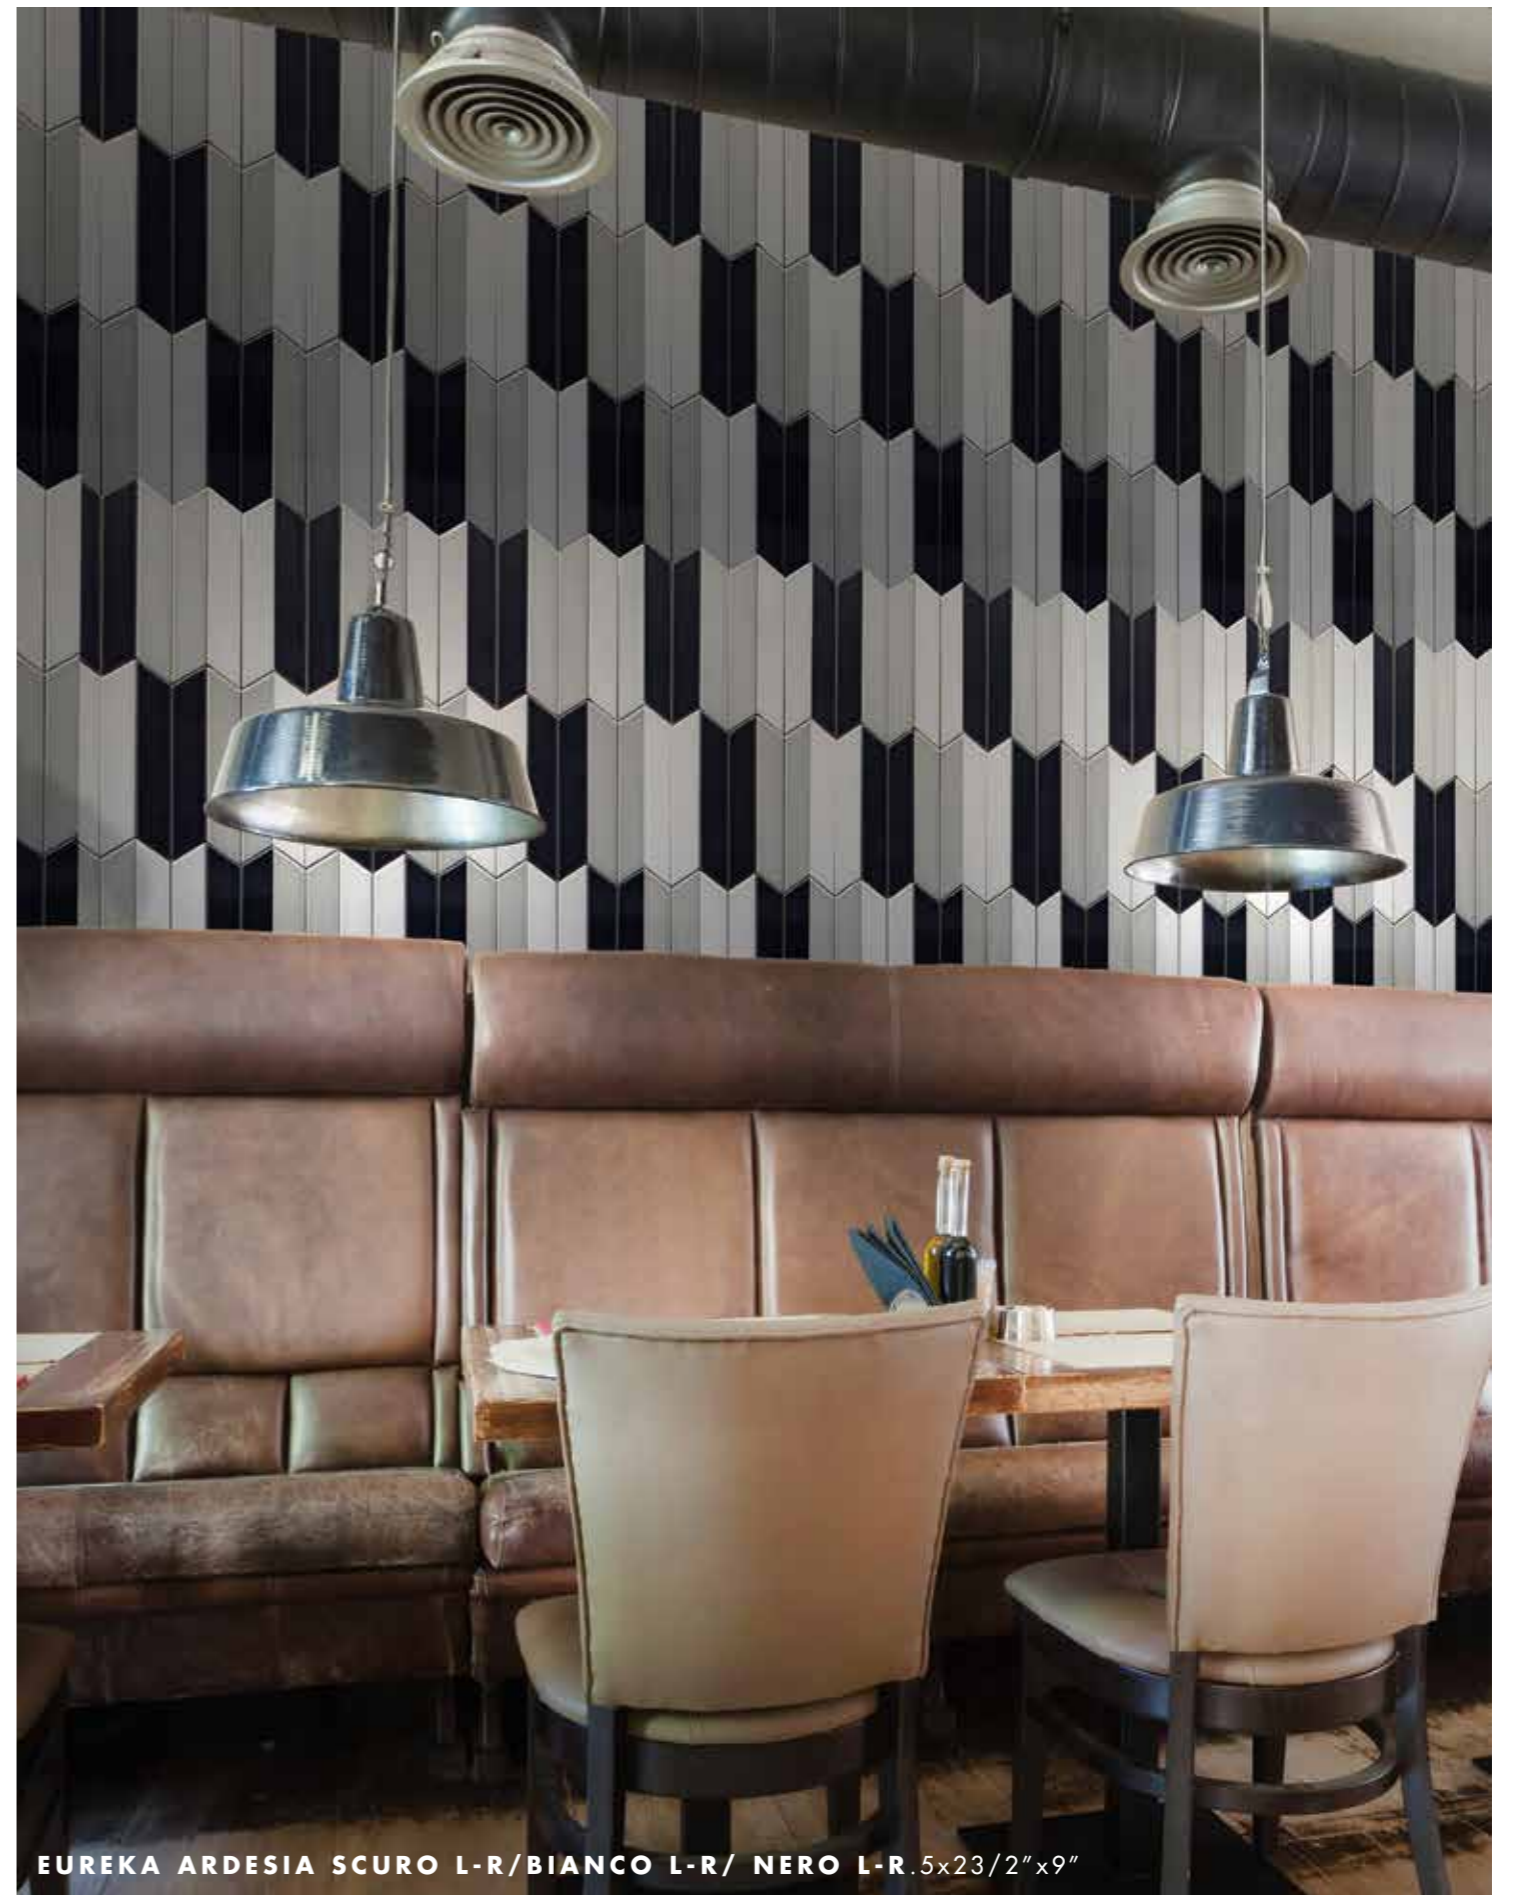

EUREKA ARDESIA SCURO L-R/BIANCO L-R/ NERO L-R. 5x23/2" x 9"